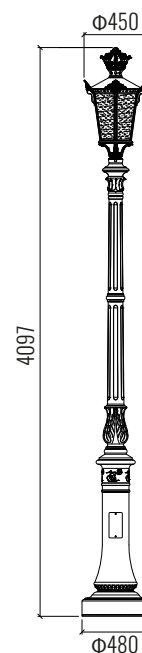

PRO

CRI ≥ 80

AC100-277V  
50/60Hz

3 Years

DIMENSION DRAW

Model:	Vittoria
Format:	Cylindrical
Location:	Exterior
Wattage:	60W
Materials:	Aluminum
Led Color:	3000K / 4000K / 6500K
Product Dimension:	Φ450*H4097mm
IP Code:	65
Fixation:	Ground
CRI :	80
Lumen Output:	5715LM
Frequency:	50/60 Hz